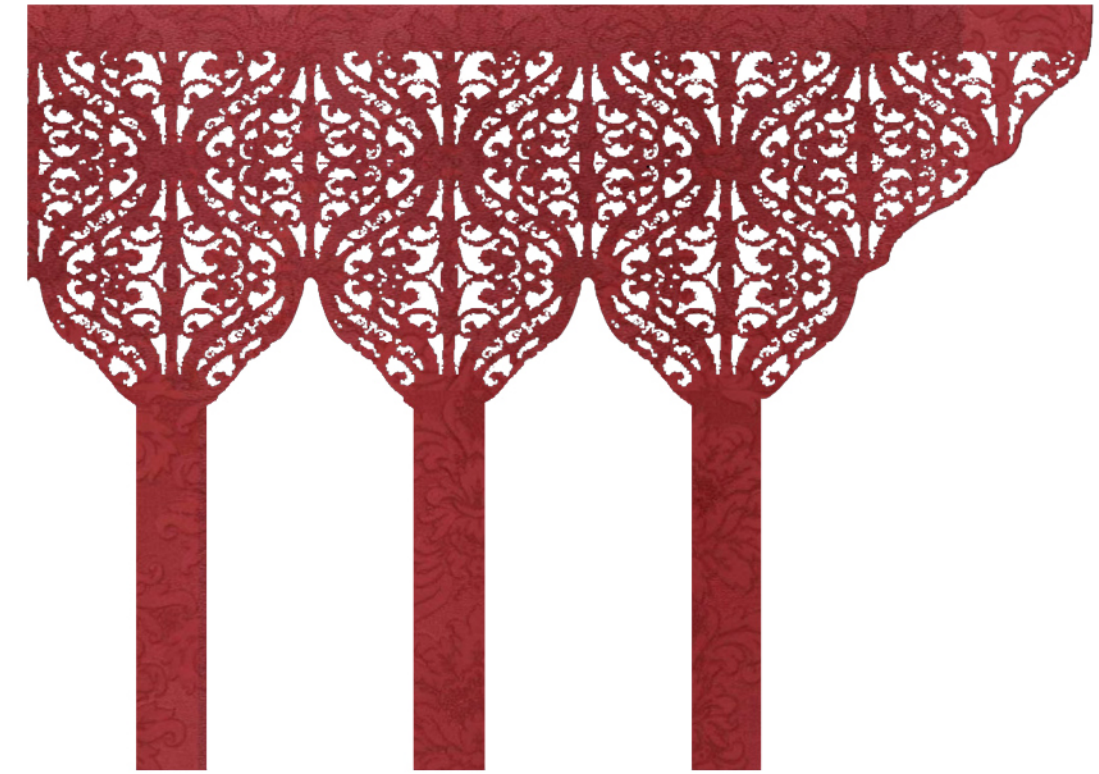

marble reference

4,m

3.6m

The print file will be sent by the set designer.
The fabric must be transparent as a volie.