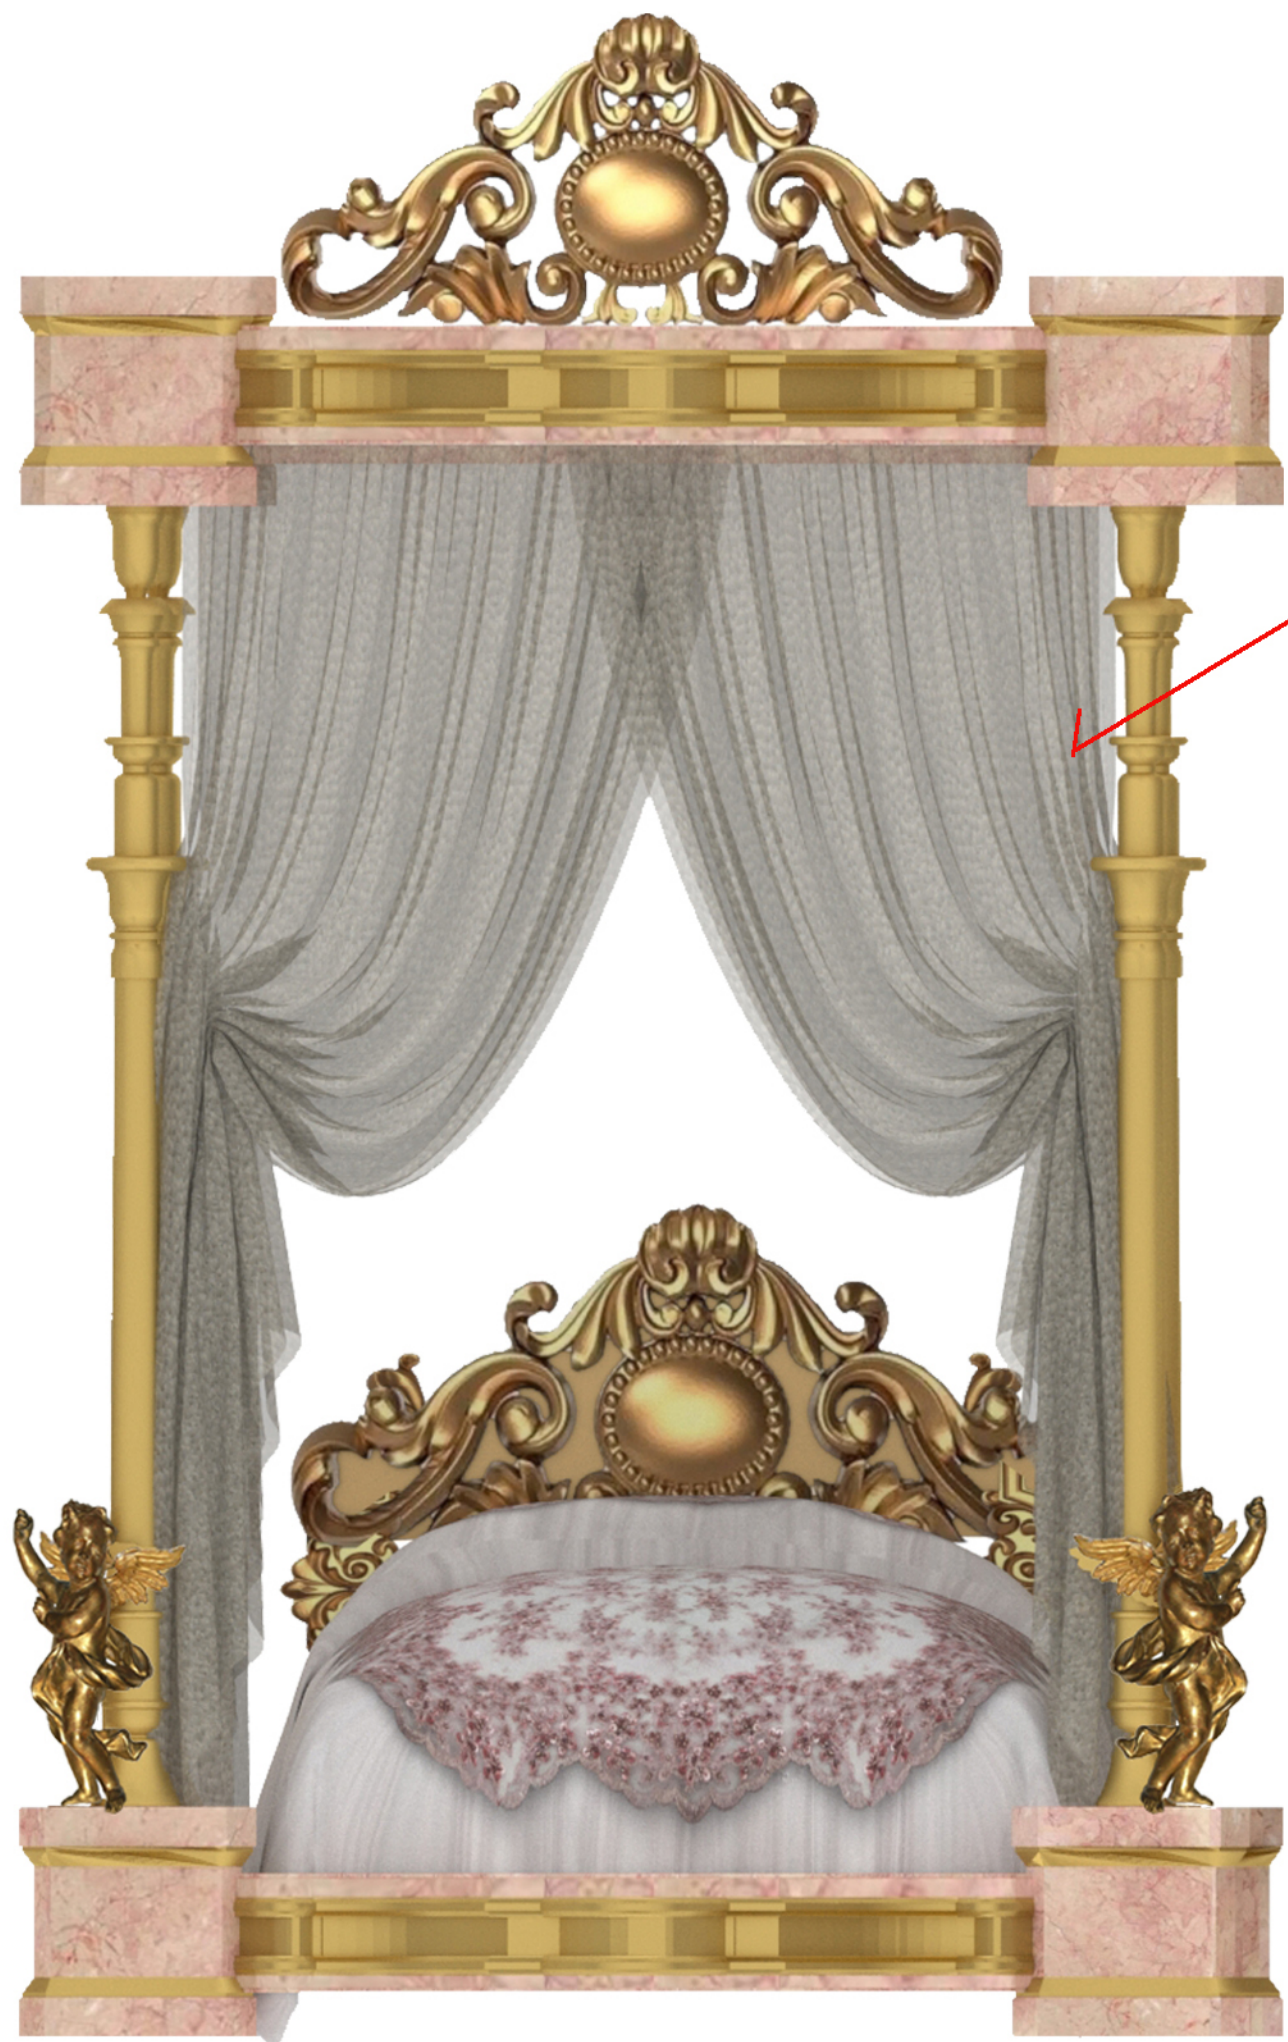

marble reference

4,m

3.6m

The print file will be sent by the set designer.
The fabric must be transparent as a volie.