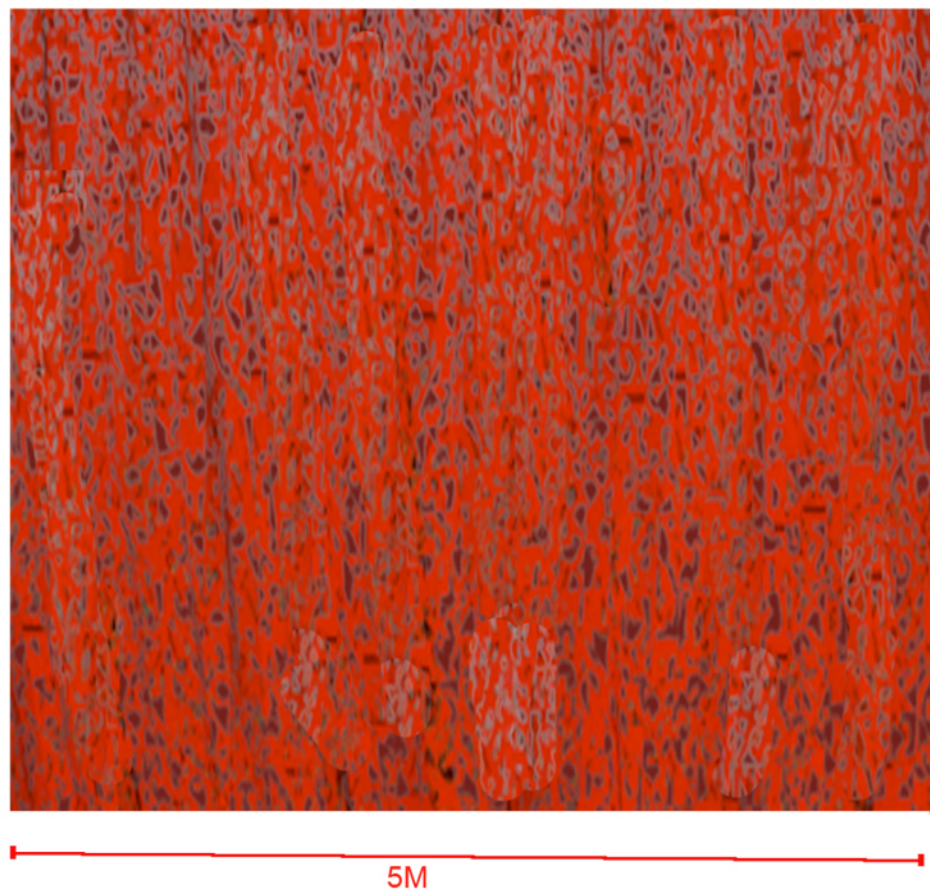

marble reference

4,m

3.6m

The print file will be sent by the set designer.
The fabric must be transparent as a volie.