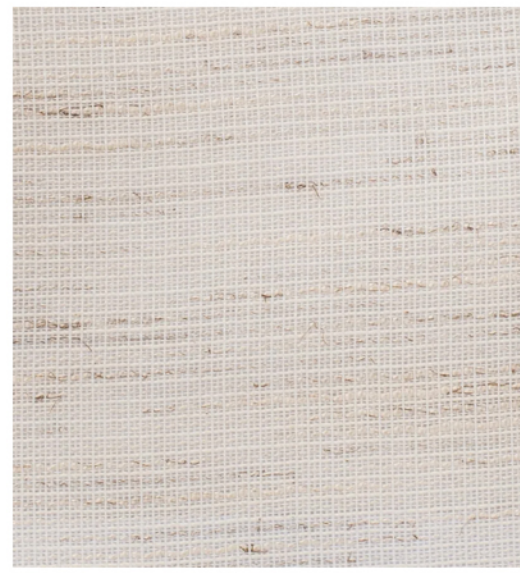

marble reference

4,m

3.6m

The print file will be sent by the set designer.
The fabric must be transparent as a volie.