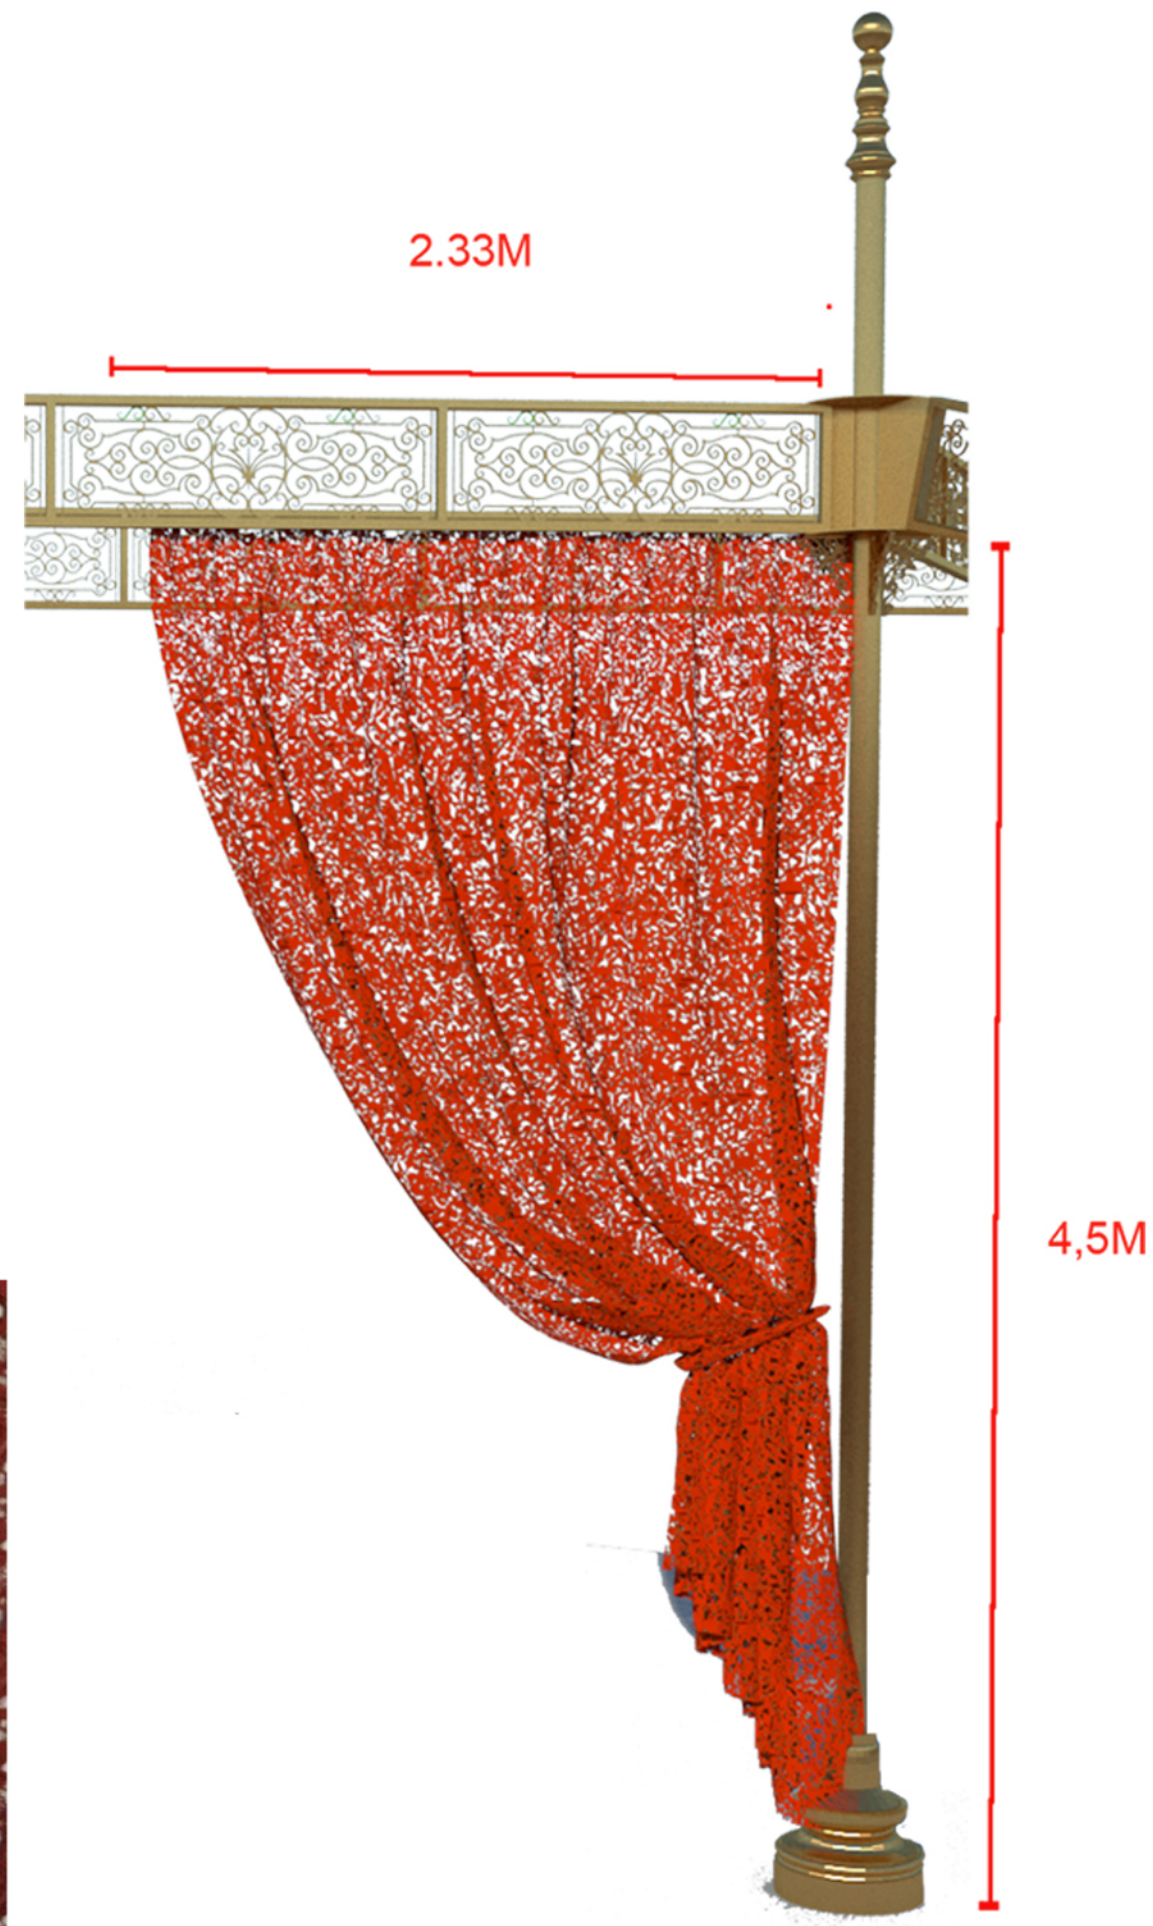

marble reference

4,m

3.6m

The print file will be sent by the set designer.
The fabric must be transparent as a volie.