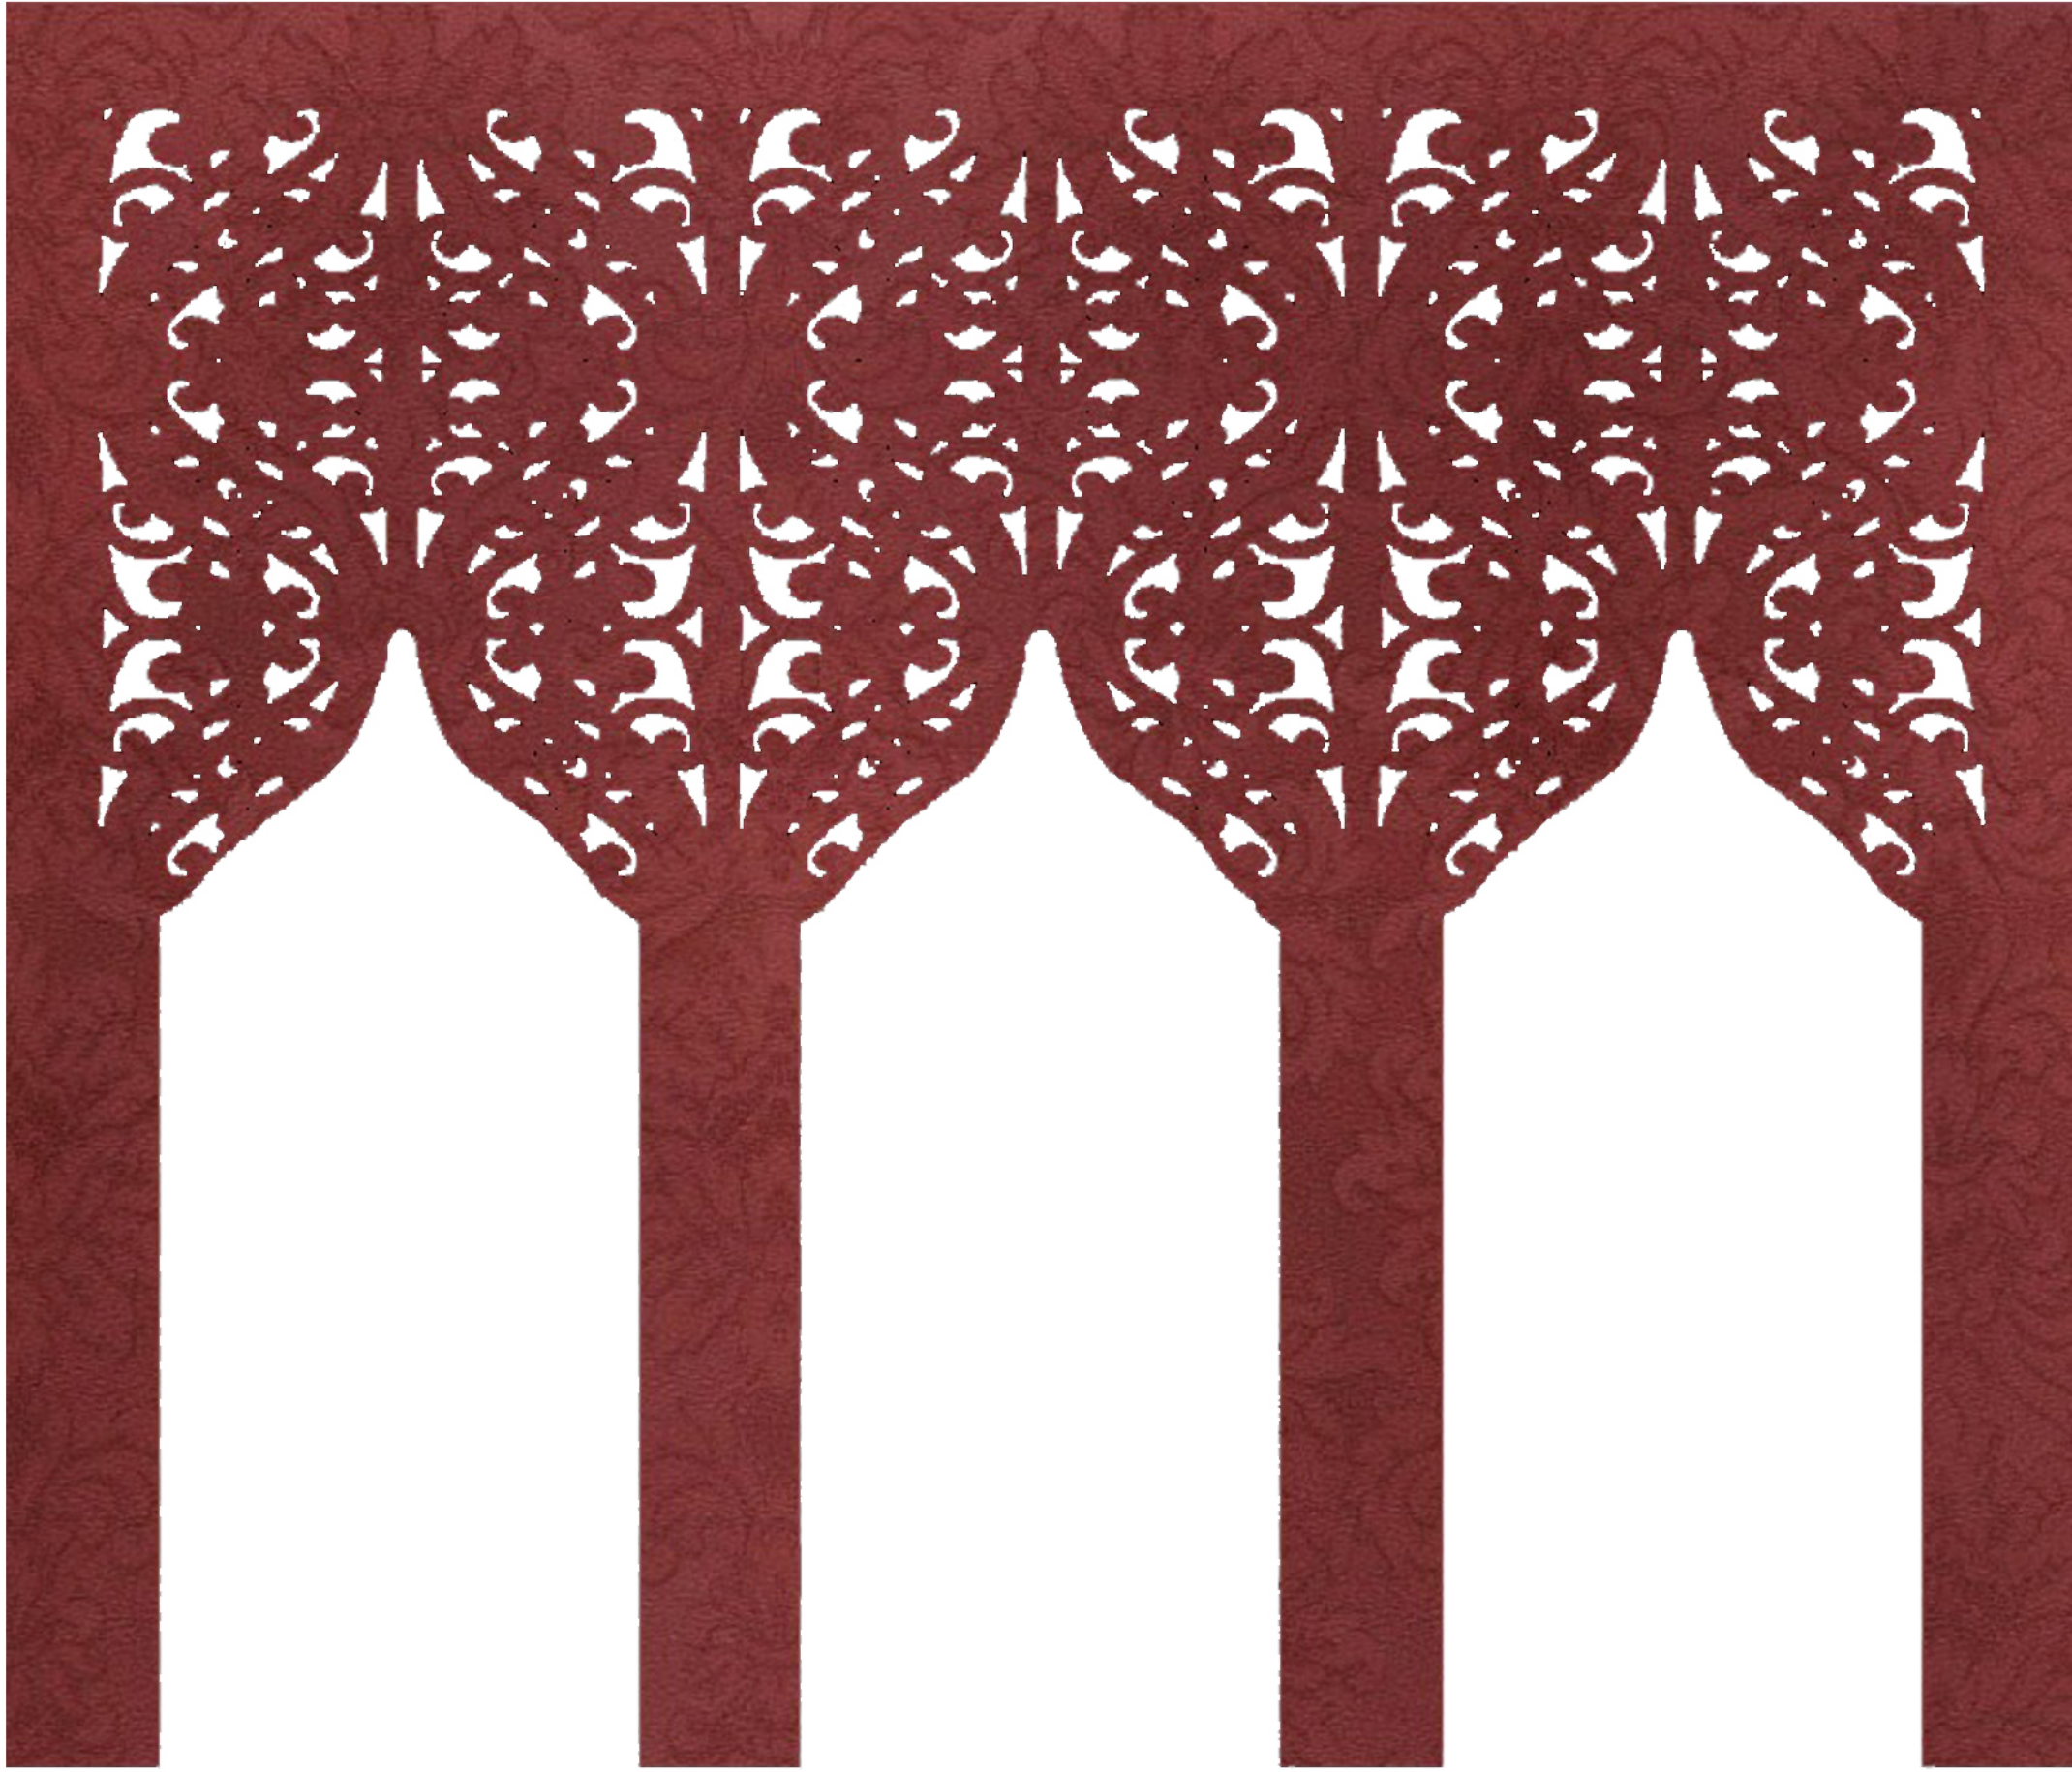

marble reference

4,m

3.6m

The print file will be sent by the set designer.
The fabric must be transparent as a volie.