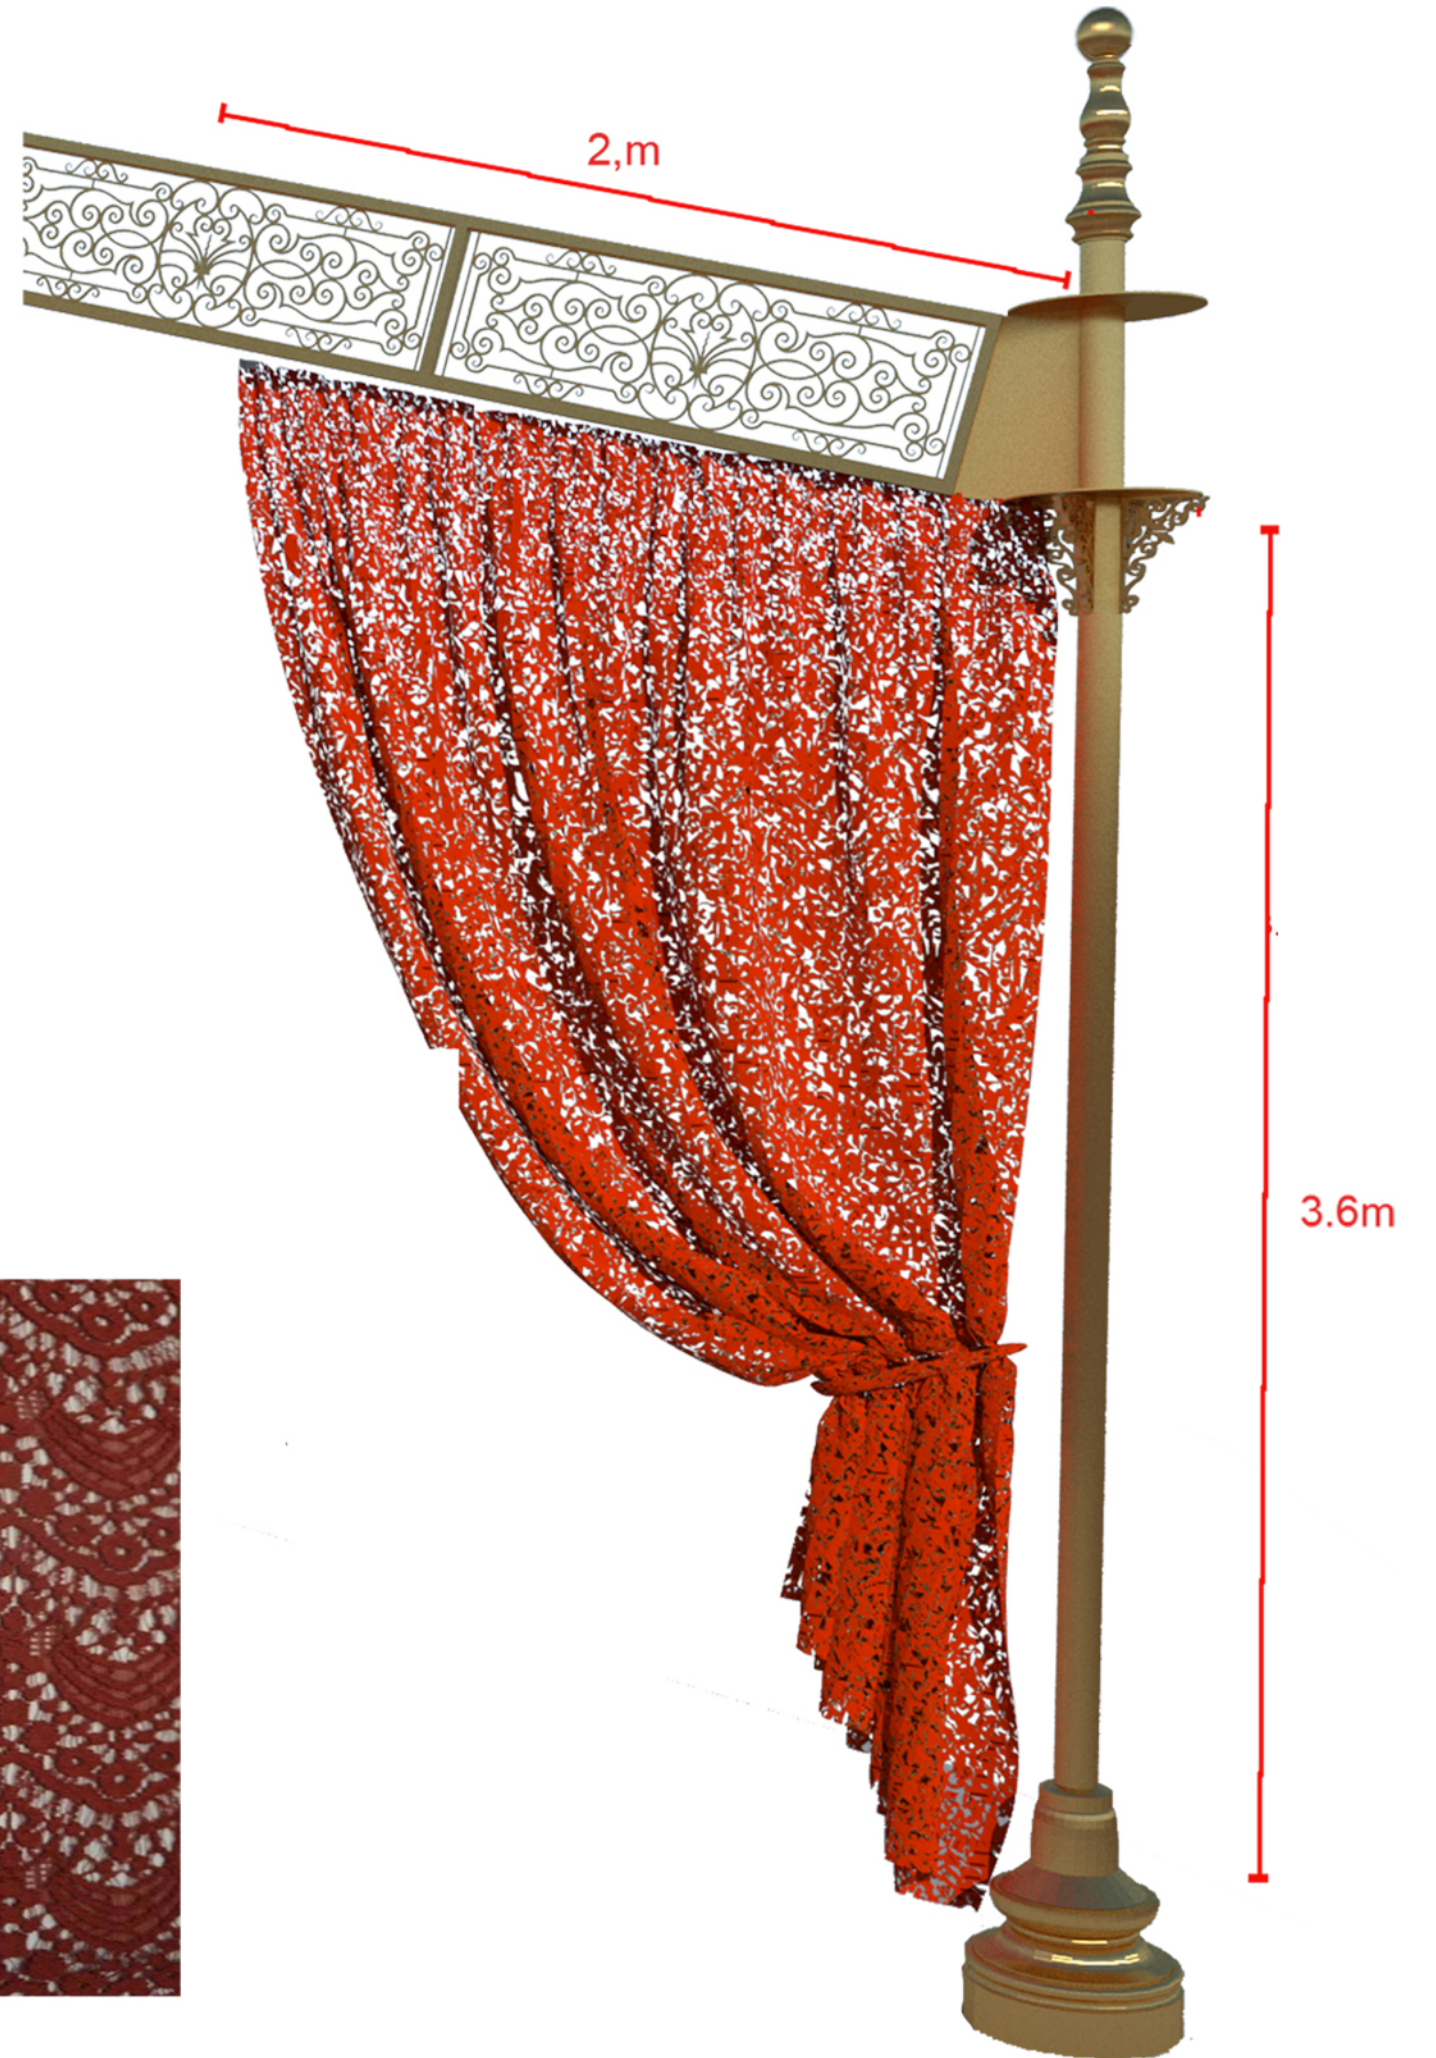

marble reference

4,m

3.6m

The print file will be sent by the set designer.
The fabric must be transparent as a volie.