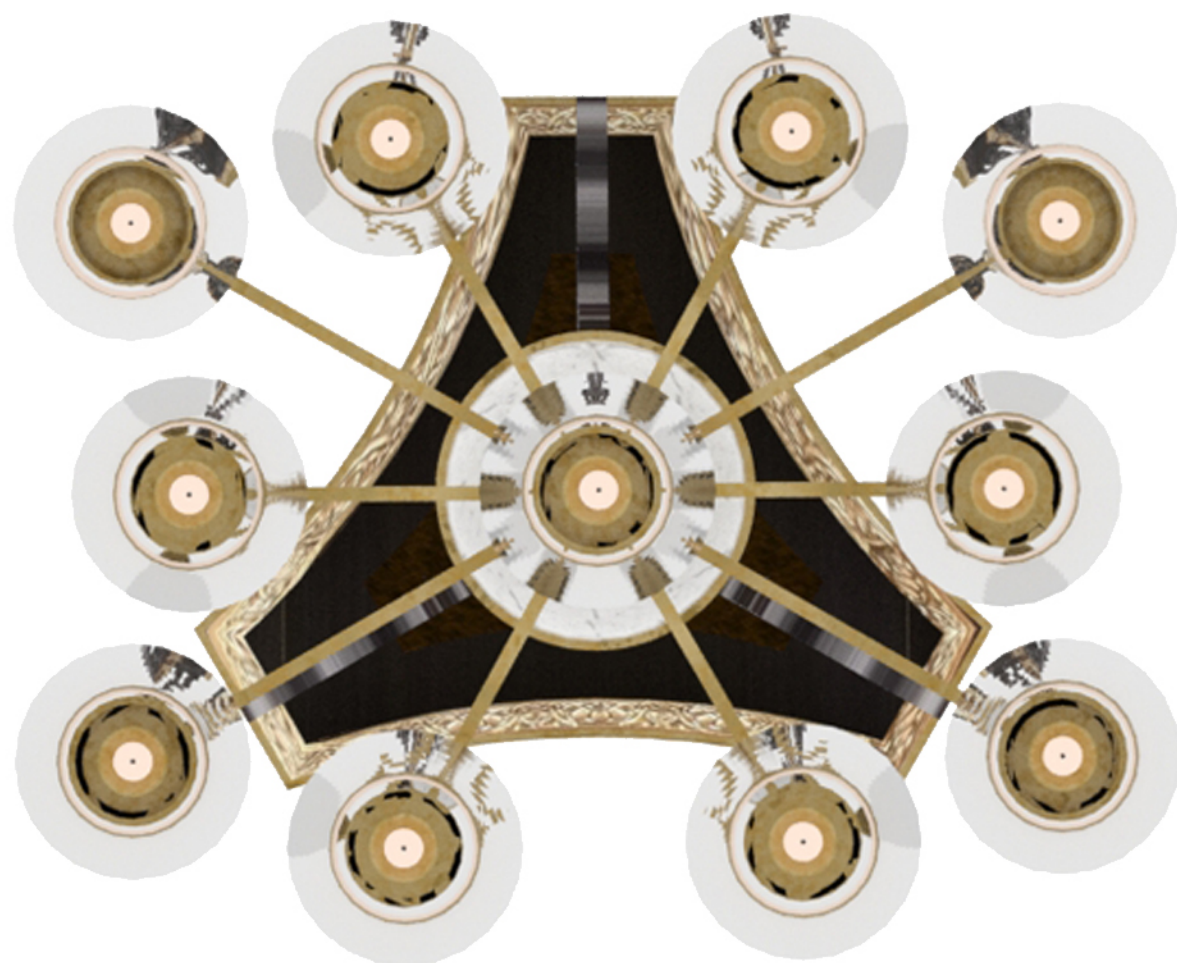

marble reference

4,m

3.6m

The print file will be sent by the set designer.
The fabric must be transparent as a volie.